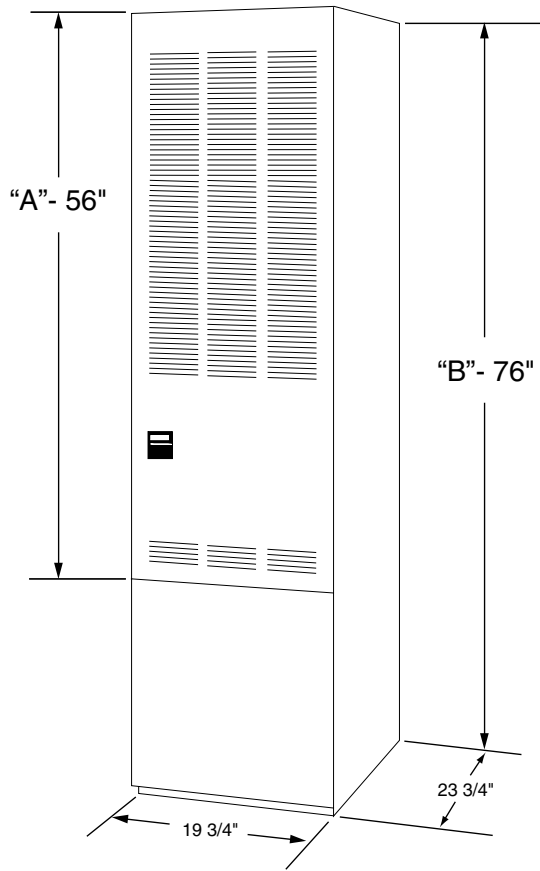

MODEL IDENTIFICATION

SPECIFICATIONS

Furnace Model No	Input MBtu/h	Output MBtu/h	Nozzle	E.S.P. In WC	Burner Model	Comb. Blower	Motor Hp	Motor FLA	A/C Ready Tons	AFUE %	Shipping Weight	
											A Cabinet	B Cabinet
M5SB 066	66	56	.50 Gph, 80°A	0.3	Beckett	x	1/4	6	3	83	151	165
M5SC 066	66	56	.50 Gph, 80°A	0.3	AF-10	x	1/2	7.9	4		152	167
M5SB 086	86	73	.65 Gph, 80°A	0.3		x	1/4	6	3		158	173
M5SC 086	86	73	.65 Gph, 80°A	0.3		x	1/2	7.9	4		159	174

Electrical Supply - 120 volts, 60HZ, 1 Ph.

Fuse or Breaker - 15 amps

Temperature Rise - 45° to 75°F

Thermostat Circuit - 24 volts, 60HZ, 30 vac

Normal Anticipator Setting - 0.4

DIMENSIONS

"A" Model without Coil Cabinet
 "B" Model with Coil Cabinet

CLEARANCES

ALL MODELS	CLOSET	ALCOVE
Front	6"	18"
Back	0"	0"
Sides	0"	0"
Roof Jack	0"	0"
Top	6"	6"
Top and Sides of Duct	0"	0"
Bottom of Duct		
B Cabinet	0"	0"
A Cabinet (w/coil box)	0"	0"
A Cabinet (w/o coil box)	1/4"	1/4"