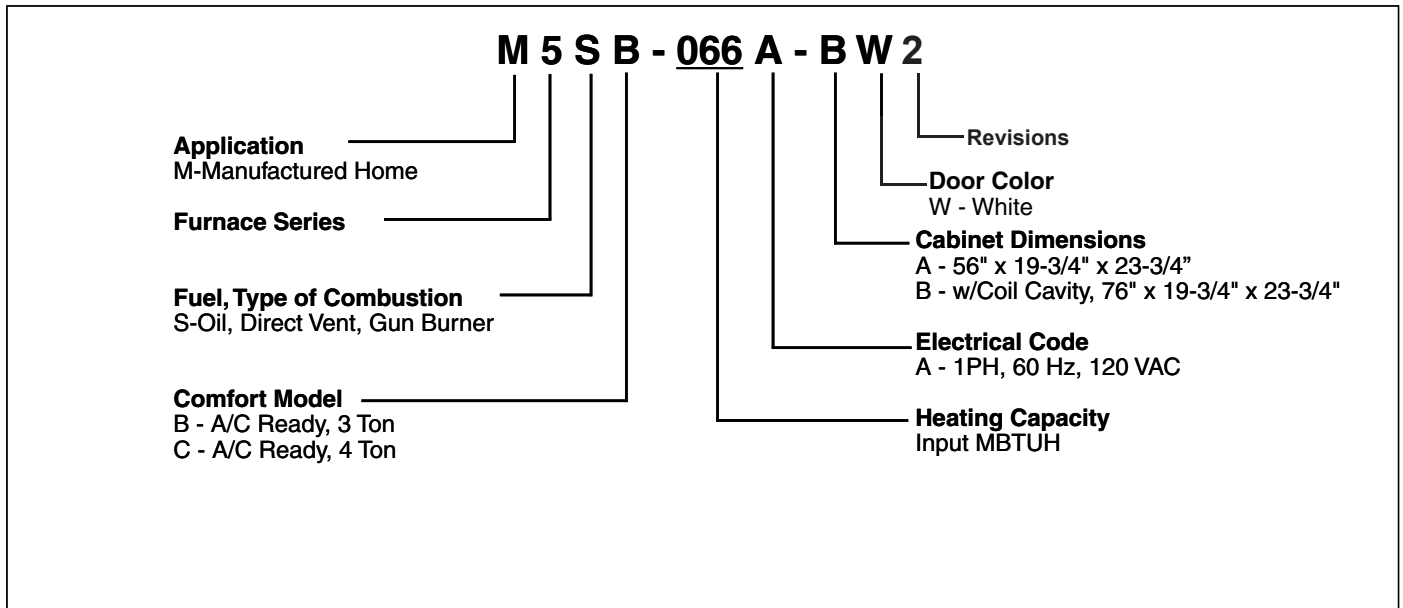

MODEL IDENTIFICATION

SPECIFICATIONS

Furnace Model No	Input MBtu/h	Output MBtu/h	Nozzle	E.S.P. In WC	Burner Model	Comb. Blower	Motor Hp	Motor FLA	A/C Ready Tons	AFUE %	Shipping Weight	
											A Cabinet	B Cabinet
M5SB 066	66	56	.50 Gph, 80°A	0.3	Beckett	x	1/4	6	3	83	151	165
M5SC 066	66	56	.50 Gph, 80°A	0.3	AF-10	x	1/2	7.9	4		152	167
M5SB 086	86	73	.65 Gph, 80°A	0.3		x	1/4	6	3		158	173
M5SC 086	86	73	.65 Gph, 80°A	0.3		x	1/2	7.9	4		159	174

Electrical Supply - 120 volts, 60HZ, 1 Ph.

Fuse or Breaker - 15 amps

Temperature Rise - 45° to 75°F

Thermostat Circuit - 24 volts, 60HZ, 30 vac

Normal Anticipator Setting - 0.4