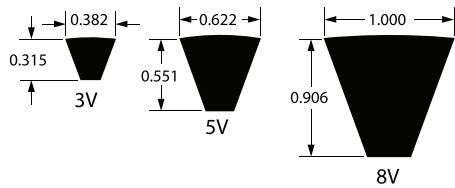

Classic Wrapped

Narrow Wrapped

Classic Cogged

Narrow Cogged

Fractional Horsepower V-Belts

Goodyear Belts Light-Duty Fractional Horsepower line is designed to provide excellent durability and service for your equipment and machinery drive requirements. Goodyear Classic A (4L) & B (5L) profiles are Dual branded with the traditional Classic part number as well as FHP part number into a single belt line that can handle both classical and FHP applications.