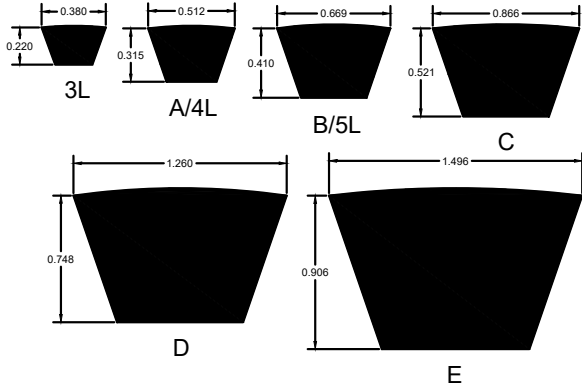

Classic Wrapped

Narrow Wrapped

Classic Cogged

Narrow Cogged

Fractional Horsepower V-Belts

Goodyear Belts Light-Duty Fractional Horsepower line is designed to provide excellent durability and service for your equipment and machinery drive requirements. Goodyear Classic A (4L) & B (5L) profiles are Dual branded with the traditional Classic part number as well as FHP part number into a single belt line that can handle both classical and FHP applications.