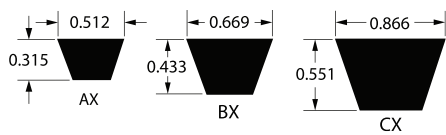

Classic Wrapped

Narrow Wrapped

Classic Cogged

Narrow Cogged

Fractional Horsepower V-Belts

Goodyear Belts Light-Duty Fractional Horsepower line is designed to provide excellent durability and service for your equipment and machinery drive requirements. Goodyear Classic A (4L) & B (5L) profiles are Dual branded with the traditional Classic part number as well as FHP part number into a single belt line that can handle both classical and FHP applications.