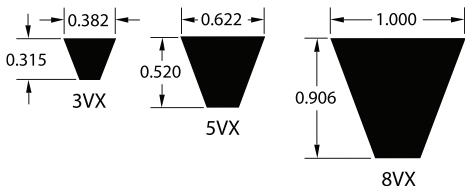

Classic Wrapped

Narrow Wrapped

Classic Cogged

Narrow Cogged

Fractional Horsepower V-Belts

Goodyear Belts Light-Duty Fractional Horsepower line is designed to provide excellent durability and service for your equipment and machinery drive requirements. Goodyear Classic A (4L) & B (5L) profiles are Dual branded with the traditional Classic part number as well as FHP part number into a single belt line that can handle both classical and FHP applications.