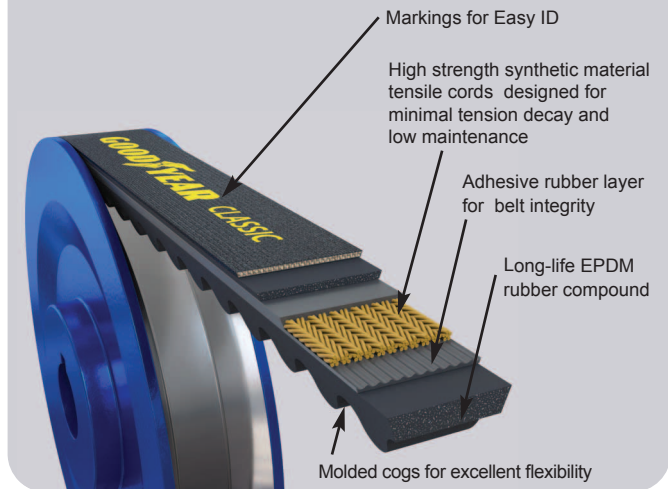

Goodyear V-Belts

Goodyear V-Belts

Goodyear belts help ensure the reliable and efficient operation of heating, cooling, and ventilation systems in residential, commercial, and industrial settings. Regular maintenance and replacement of HVAC V-belts are essential to prevent system downtime and maintain comfort and air quality. Goodyear V-Belts are manufactured to stringent performance and quality standards using premium materials and state of the art processes to ensure a durable solution that will maximize drive efficiency. Goodyear Belts feature prestretched polyester tensile cords, which ensures that Goodyear Belts do not need to be retensioned

Classic Wrapped

Narrow Wrapped

Classic Cogged

Narrow Cogged

Fractional Horsepower V-Belts

Goodyear Belts Light-Duty Fractional Horsepower line is designed to provide excellent durability and service for your equipment and machinery drive requirements. Goodyear Classic A (4L) & B (5L) profiles are Dual branded with the traditional Classic part number as well as FHP part number into a single belt line that can handle both classical and FHP applications.

Goodyear Classic and Narrow Wrapped V-Belts

Goodyear Classic and Narrow Cogged V-Belts

WARNING:
Cancer and Reproductive Harm
www.P65Warnings.ca.gov

Toll Free (800) 445-4155 • Fax (631) 348-7160
www.marsdelivers.com