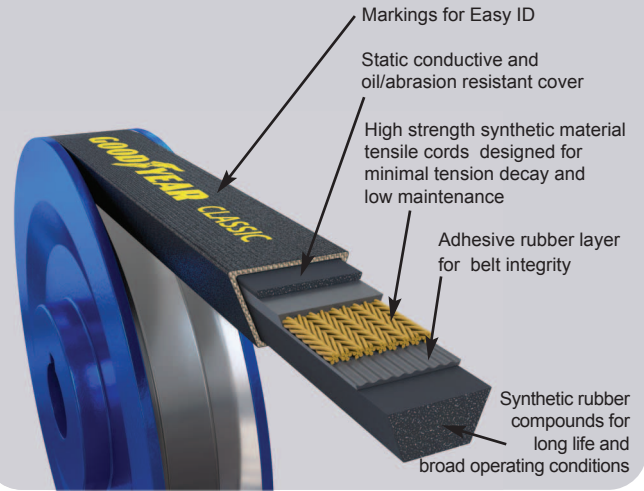

Goodyear V-Belts

Goodyear V-Belts

Goodyear belts help ensure the reliable and efficient operation of heating, cooling, and ventilation systems in residential, commercial, and industrial settings. Regular maintenance and replacement of HVAC V-belts are essential to prevent system downtime and maintain comfort and air quality. Goodyear V-Belts are manufactured to stringent performance and quality standards using premium materials and state of the art processes to ensure a durable solution that will maximize drive efficiency. Goodyear Belts feature prestretched polyester tensile cords, which ensures that Goodyear Belts do not need to be retensioned

Classic Wrapped

Narrow Wrapped

Classic Cogged

Narrow Cogged

Fractional Horsepower V-Belts

Goodyear Belts Light-Duty Fractional Horsepower line is designed to provide excellent durability and service for your equipment and machinery drive requirements. Goodyear Classic A (4L) & B (5L) profiles are Dual branded with the traditional Classic part number as well as FHP part number into a single belt line that can handle both classical and FHP applications.

Goodyear Classic and Narrow Wrapped V-Belts

Goodyear Classic and Narrow Cogged V-Belts

WARNING:
Cancer and Reproductive Harm
www.P65Warnings.ca.gov

Toll Free (800) 445-4155 • Fax (631) 348-7160
www.marsdelivers.com